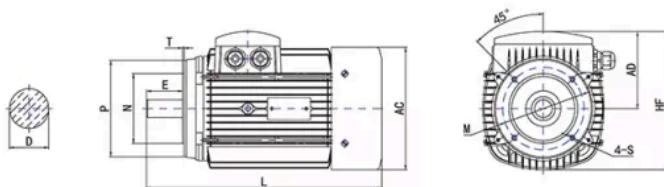

外形及安装尺寸 External and mounting dimensions

IM B14

mm

机座 Frame	凸缘号 Flange	安装尺寸 Mounting dimensions							外形尺寸 External dimensions				
		D	E	M	N	P	S	T	AC	AD	HF	L	
71	FT85	14	30	85	70	104	M6	2.5	133	84	150	250	
80M	FT100	19	40	100	80	119	M6	3.0	150	95	170	290	
90S、L	FT115	24	50	115	95	139	M8	3.0	169	110	195	342	
100L	FT130	28	60	130	110	159	M8	3.5	193	124	220	375	
112M									215	140	246	396	
132	FT165	38	80	165	130	199	M10	3.5	260	190	320	491